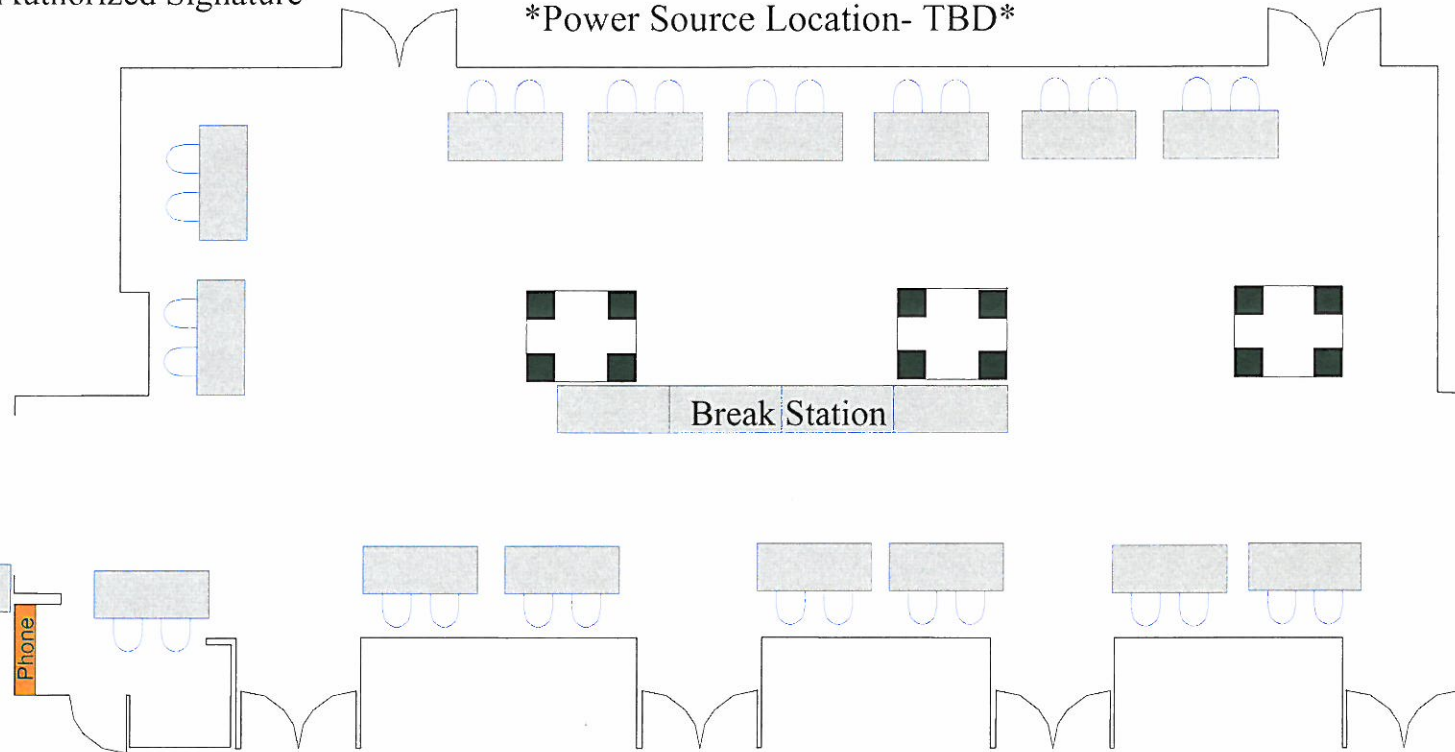

New England Marine Renewable Energy Center
BEO #'s- 50,006 50,074 50,078 50,076
10/29-10/31/2012

Plaza Foyer

Power Source Location- TBD

Organization Authorized Signature

Date

Ballroom